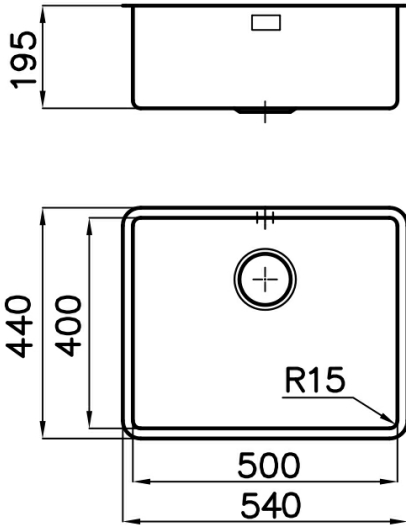

Sink

KE

Sink - 1 bowl - Undermount (ST)

Code: 2155 858

Product Details

Materials/Finishes	Copper PVD- finish AISI 304 stainless steel
Cabinet	60 cm
Dimensions	540x440 mm
Edge/Installation Type	Undermount (ST)
Cut out	Vedi scheda tecnica
Number of bowls	1 bowl
Bowl dimension	500x400 mm
Waste fitting	3,5" waste
Mixer holes	No standard tap hole
Standard fittings	fixing brackets, gasket, waste fitting, overflow and siphon. Packing: single carton box.

Features

Copper

High thickness

Small radius

Perimetral overflow

Basket 3,5" waste fitting

Dimensions

Cut out drawing