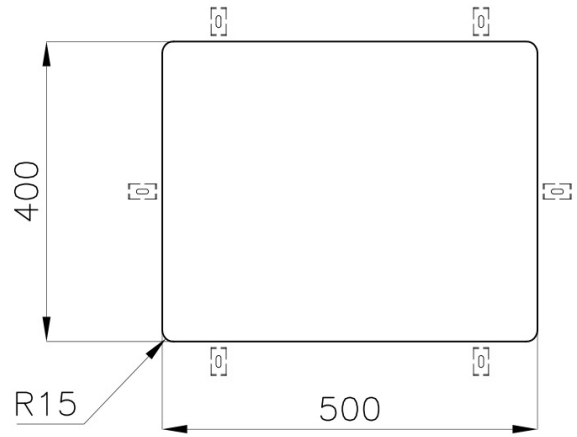

Sink

KE

Sink - 1 bowl - Undermount (ST)

Code: 2155 858

Product Details

Materials/Finishes	Copper PVD- finish AISI 304 stainless steel
Cabinet	60 cm
Dimensions	540x440 mm
Edge/Installation Type	Undermount (ST)
Cut out	Vedi scheda tecnica
Number of bowls	1 bowl
Bowl dimension	500x400 mm
Waste fitting	3,5" waste
Mixer holes	No standard tap hole
Standard fittings	fixing brackets, gasket, waste fitting, overflow and siphon. Packing: single carton box.

Features

Copper

High thickness

Small radius

Perimetral overflow

Basket 3,5" waste fitting

Dimensions

Cut out drawing